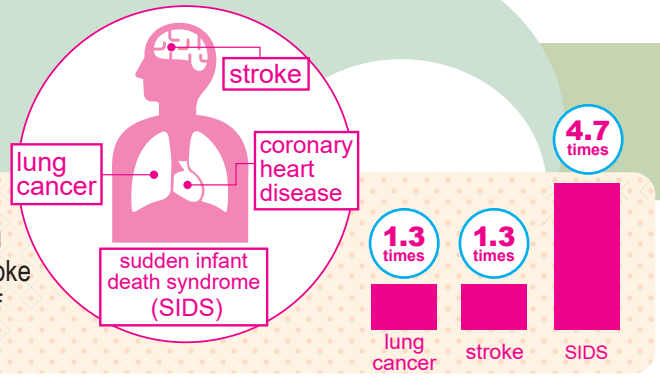

Saitamatch, Saitama Prefectural Mascot

Say NO to Secondhand Smoke!

Be considerate of your surroundings when you smoke

Q What is secondhand smoke?

Passive smoking is when someone who is not smoking breathes in secondhand smoke. Secondhand smoke is made up of the smoke coming from a lit cigarette or the smoke someone else has breathed out. This smoke contains toxic substances, such as nicotine and tar, which can harm you if you breathe them in.

Every year, approximately **15,000 people** die from these conditions and diseases. Secondhand smoke is a contributing factor toward these deaths.

Secondhand smoke puts people at higher risk of developing health problems.